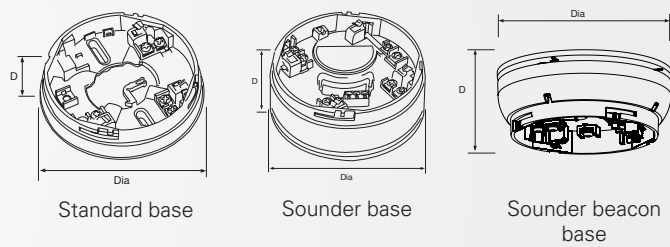

Performance

	CAS380	CASBB394
Sound output		
Low volume	84dB at < 4mA	77dB at < 6.6mA
Medium volume	92dB at < 8mA	89dB at < 8mA
High volume	95dB at < 12mA	90dB at < 9mA
Flash rate		
	n/a	0.5 Hz flash*

*Polar dispersion information available on datasheet

Dimensions

Description	Diameter (mm)	Depth (mm)
Standard base	104	22
Sounder base	102	40
Sounder beacon base	115	44

Catalogue numbers

Description	Code
Standard base	CAB300
Sounder base	CAS380
VAD sounder beacon base	CASBB394
Sounder beacon base	CASBB384
Cover plate (pack of 5)	CASC
Bell tone sounder base	CAS380B
Australian sounder base*	CAS380AU*
Addressable relay base	MAB800R
Base shroud	BAR3000