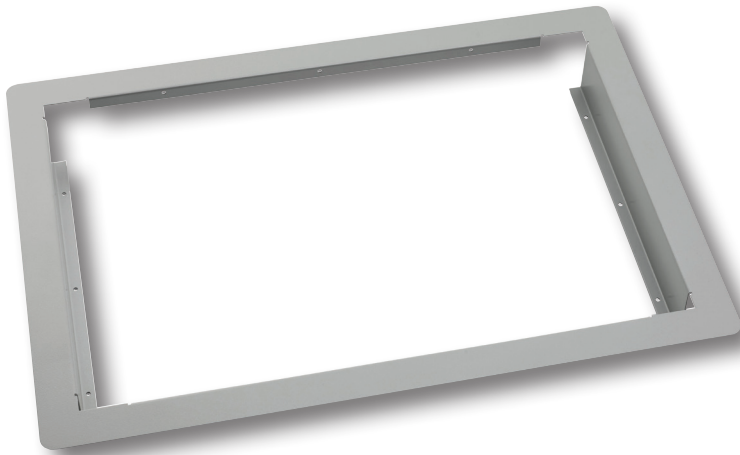

PERIPHERALS

XLEN RECESSING BEZEL

Use With:

- Esento Excel
- Esento Marine 4-12
- AlarmSense PLUS (ASP)
- AOV-5/10

Order Code

FMK-XLEN

Recessing bezel

+44 (0) 1895 424505