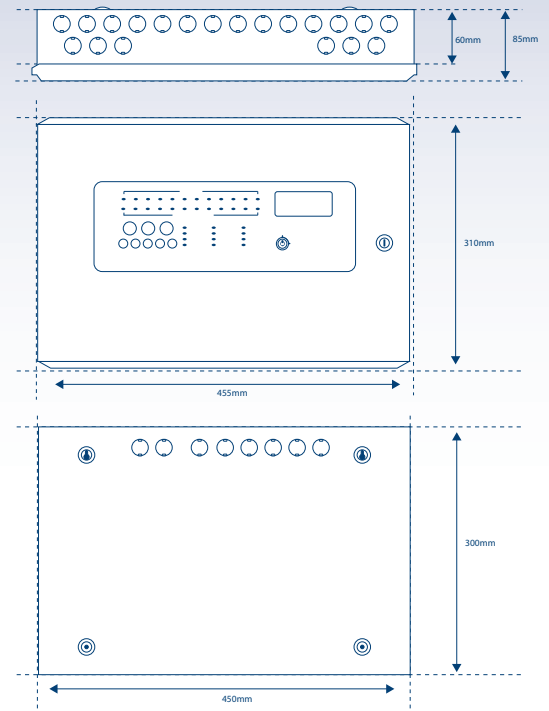

PERIPHERALS

XLEN RECESSING BEZEL

Use With:

- Esento Excel
- Esento Marine 4-12
- AlarmSense PLUS (ASP)
- AOV-5/10

Order Code

FMK-XLEN

Recessing bezel

+44 (0) 1895 424505